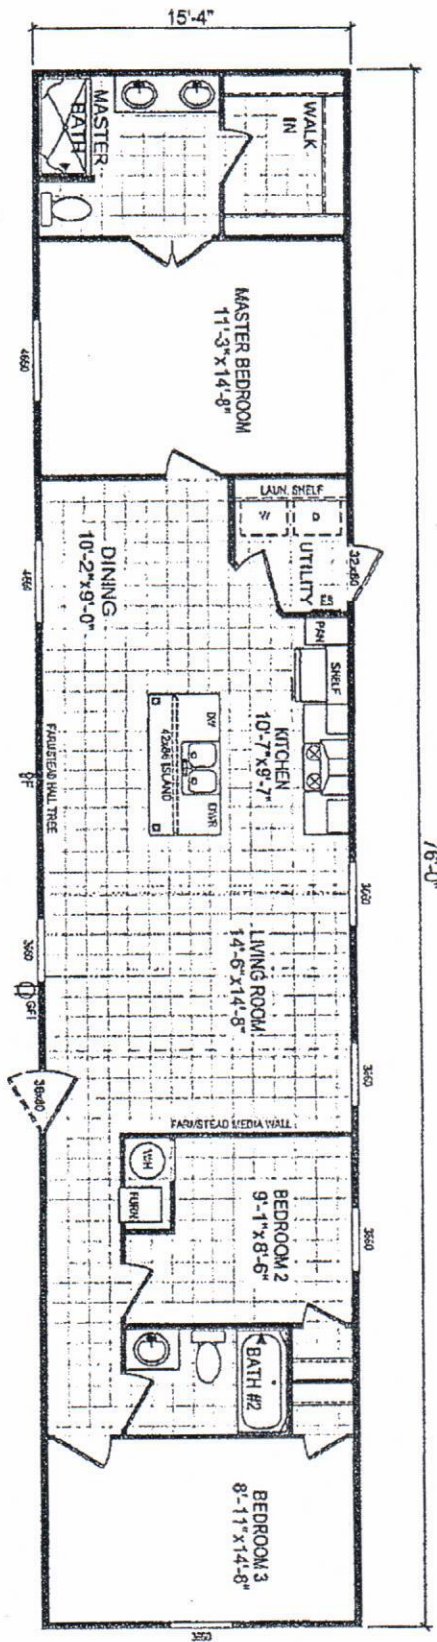

**American Farmstead**  
 Model 7616-500 -  
 1165 Square Feet - 3 Bed / 2 Bath

CLAYTON WAKARUSA  
 Div of Clark Manufacturing West Inc  
 6870 STATE ROAD 19 P.O. BOX 468  
 TROY, OHIO 45374-0468

AMERICAN FARMSTEAD  
 FLOOR PLAN

PROJW/B/7/ASH  
 DATE: 12/13/2017  
 SW/500