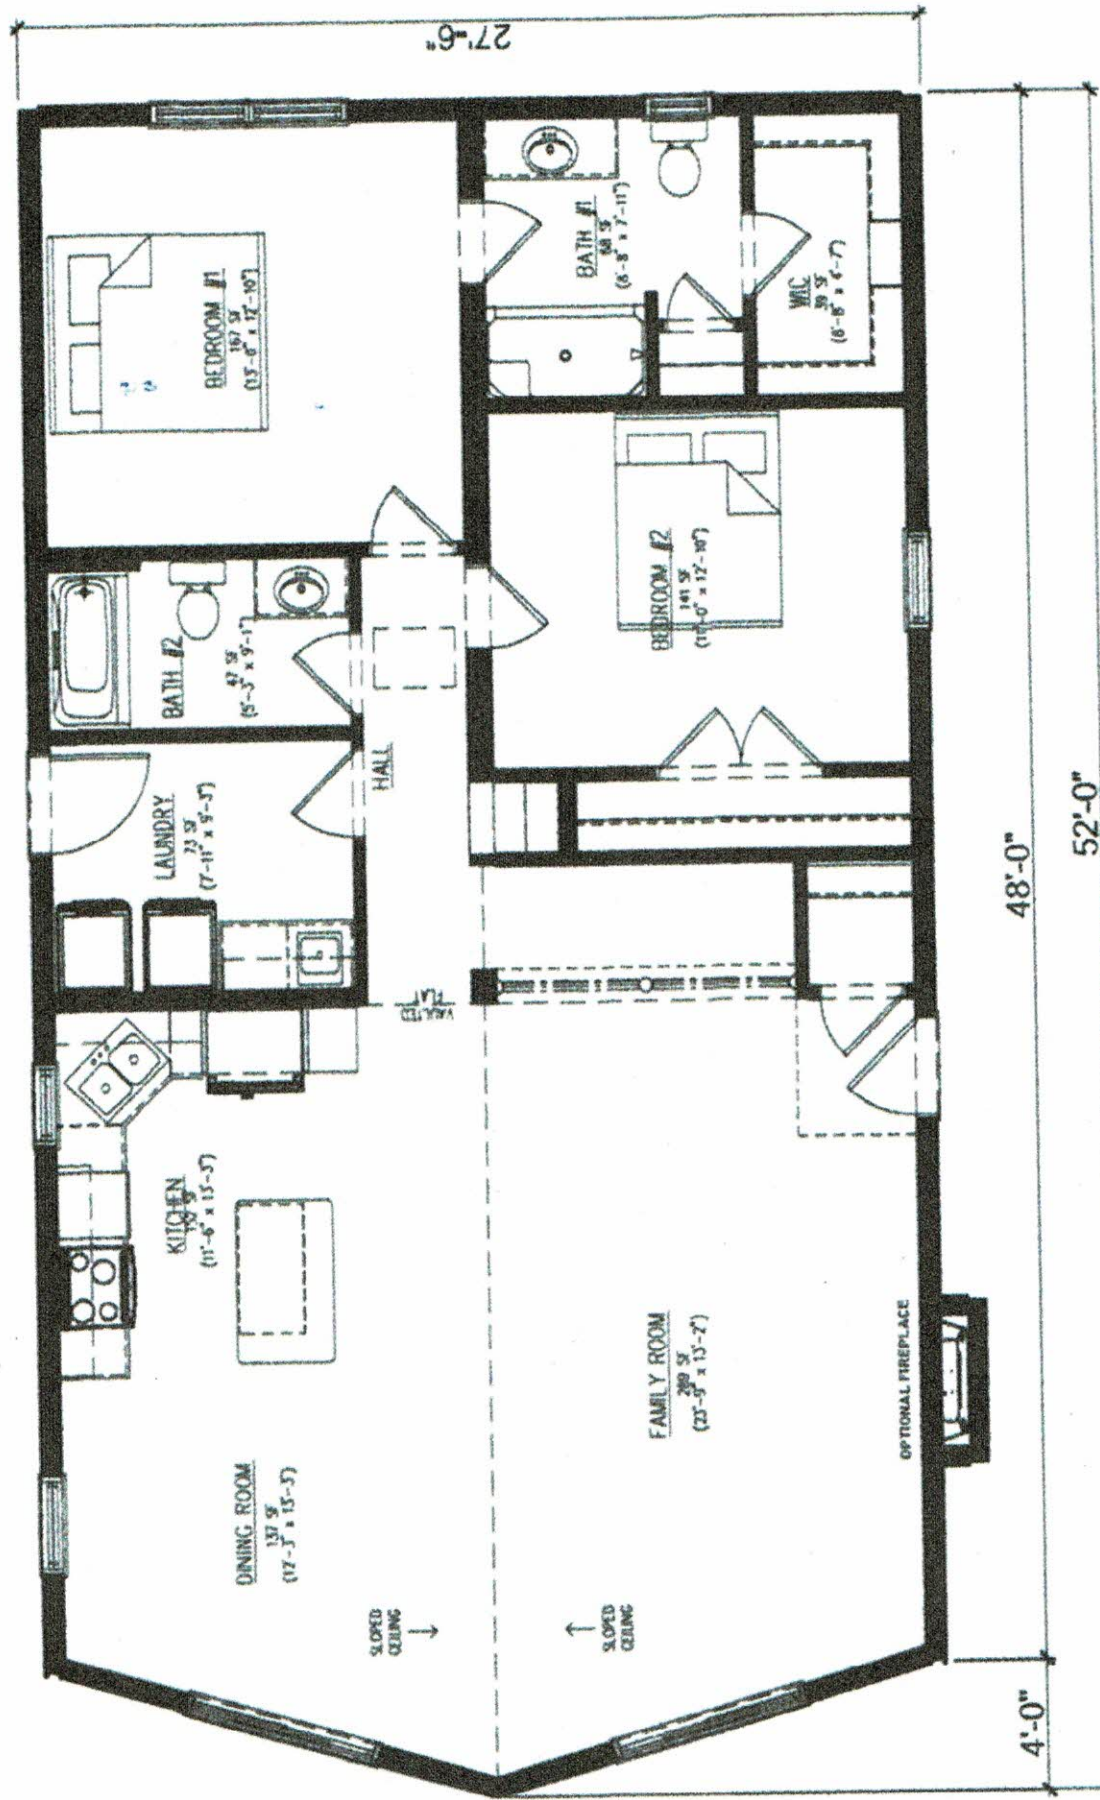

SPECIFICATIONS:

Style: **Ranch/Rambler** | Sq. Ft.: **1,375** | Beds: **2** | Showers: **2** | Toilets: **2**

Render shown with optional dormer, prow front, fireplace, and log siding.
Optional prow front counted in square footage