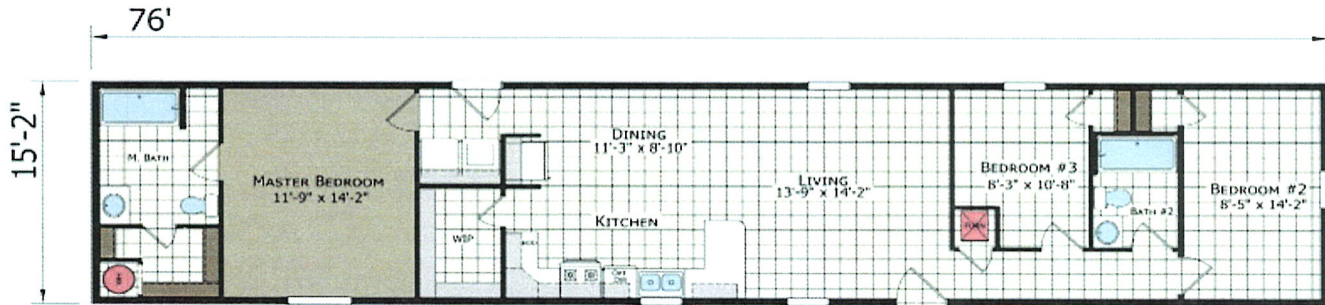

Builder Highland
 Series Signature
 Floorplan 763P

This home Features:

- Harwood Cabinets- Creston Oak
- Stainless steel appliances
- Orange peel texture T/O
- Walk-in pantry
- Walk-in closet
- Dishwasher
- Microwave

Includes these ISEMAN standards

- 2x6" Exterior construction
- Zone 3 Insulation package
- Architectural shingles
- OSC sheeting
- Refridgerator OH cabinet
- FF faucet
- 200 Amp service

View pics here!

NOTES

Hand-drawn green rounded rectangle containing several horizontal lines for notes.