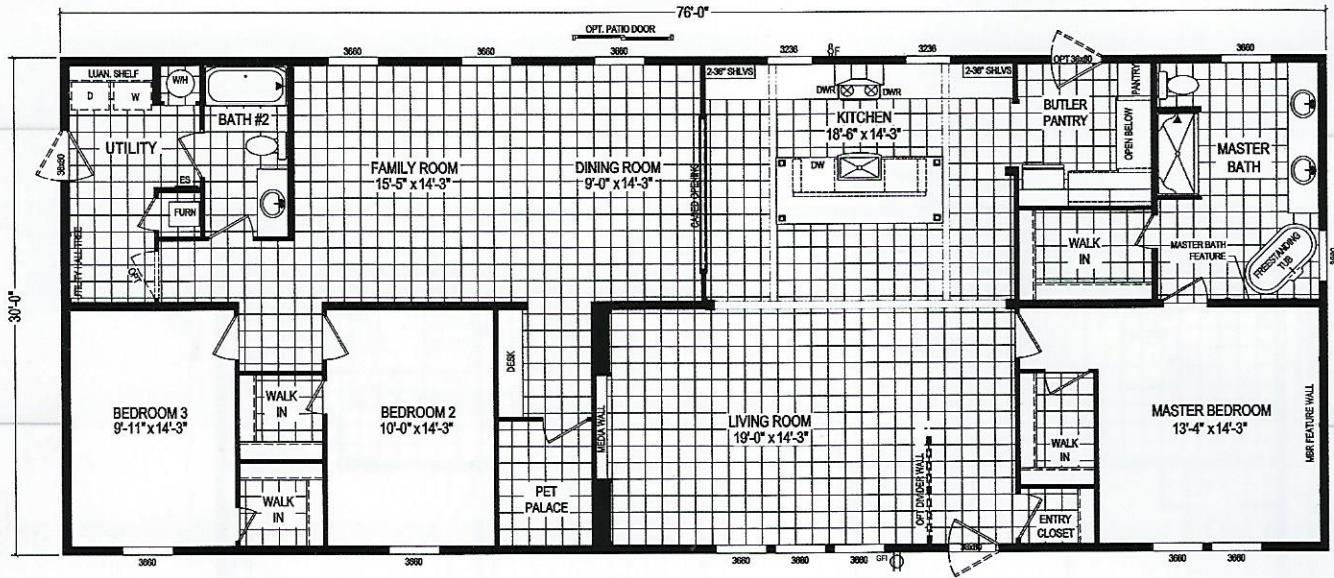

MODEL NUMBER:

7630-553

76 x 30 | 2280 Sq. Ft. 3 Bed | 2 Bath

OPT. 30X60 2-SIDED GROOVED GLASS SHOWER W/ WINTERY MIX DUMAWALL SURROUND

4TH BEDROOM / 3RD BATH OPTION

5TH BEDROOM / 4TH BATH OPTION