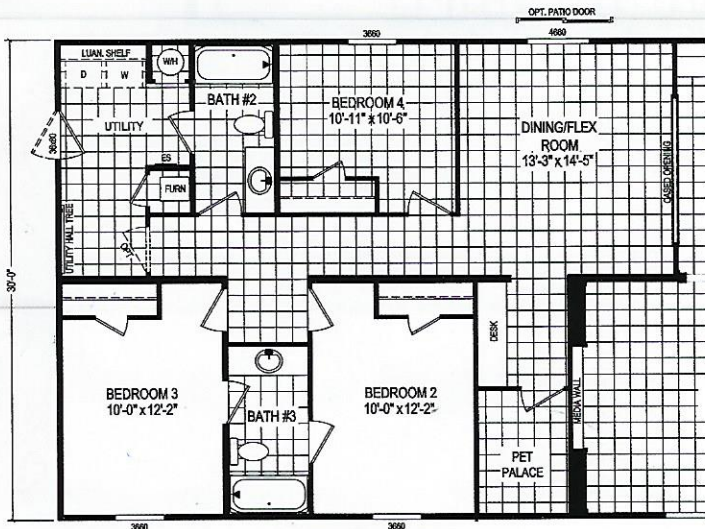

MODEL NUMBER:

7630-553

76 x 30 | 2280 Sq. Ft. 3 Bed | 2 Bath

OPT. 30X60 2-SIDED GROOVED GLASS SHOWER W/ WINTERY MIX DUMAWALL SURROUND

4TH BEDROOM / 3RD BATH OPTION

5TH BEDROOM / 4TH BATH OPTION