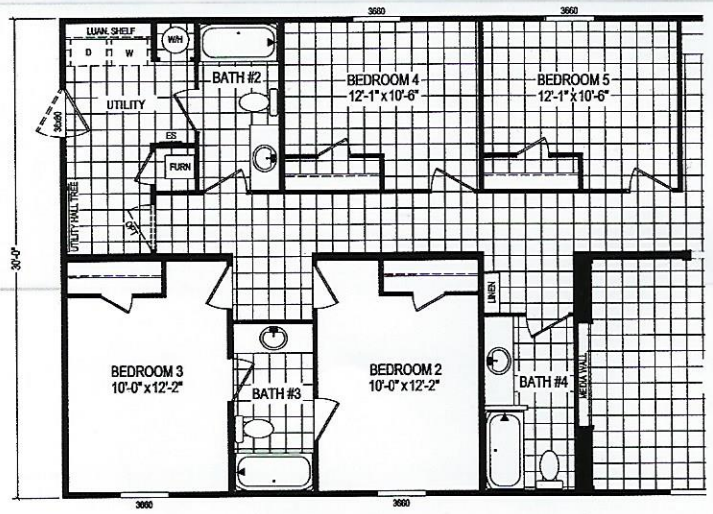

MODEL NUMBER:

7630-553

76 x 30 | 2280 Sq. Ft. 3 Bed | 2 Bath

OPT. 30X60 2-SIDED GROOVED GLASS SHOWER W/ WINTERY MIX DUMAWALL SURROUND

4TH BEDROOM / 3RD BATH OPTION

5TH BEDROOM / 4TH BATH OPTION