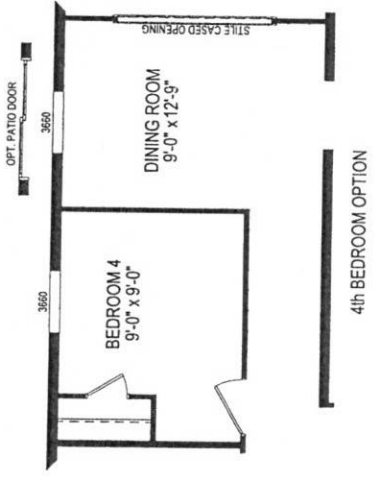

# American Made Collection

Model: 7228-557

1944 Square Feet - 3 Bed / 2 Bath

CLAYTON WAKARUSA Div. of CHAMBERLAIN 68700 STATE ROAD 19 P.O. BOX 406 WAKARUSA, INDIANA 46783	AMERICAN MADE COLLECTION FLOOR PLAN	DRAWN BY: MCK DATE: 12/12/2020 7228-557
--	--	---

CLAYTON WAKARUSA  
 Div. of CMH Manufacturing West Inc.  
 68700 STATE ROAD 19 P.O. BOX 406  
 WAKARUSA, INDIANA 46573

AMERICAN MADE COLLECTION  
 FLOOR PLAN

CREATED BY: JADK  
 DATE: 12/22/2020  
 2022 MODEL  
 7228-557