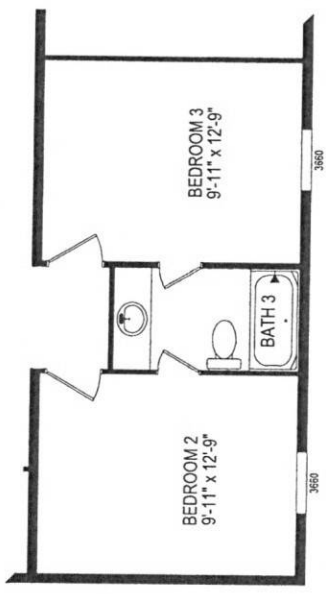

# American Made Collection

Model: 7228-557

1944 Square Feet - 3 Bed / 2 Bath

CLAYTON WAKARUSA Div. of CHAMBERLAIN 68700 STATE ROAD 19 P.O. BOX 406 WAKARUSA, INDIANA 46783	AMERICAN MADE COLLECTION FLOOR PLAN	DRAWN BY: MCK DATE: 12/12/2020 7228-557
--	--	---

CLAYTON WAKARUSA  
 Div. of CMH Manufacturing West Inc.  
 68700 STATE ROAD 19 P.O. BOX 406  
 WAKARUSA, INDIANA 46573

AMERICAN MADE COLLECTION  
 FLOOR PLAN

CREATED BY: JADK  
 DATE: 12/22/2020  
 2022 MODEL  
 7228-557