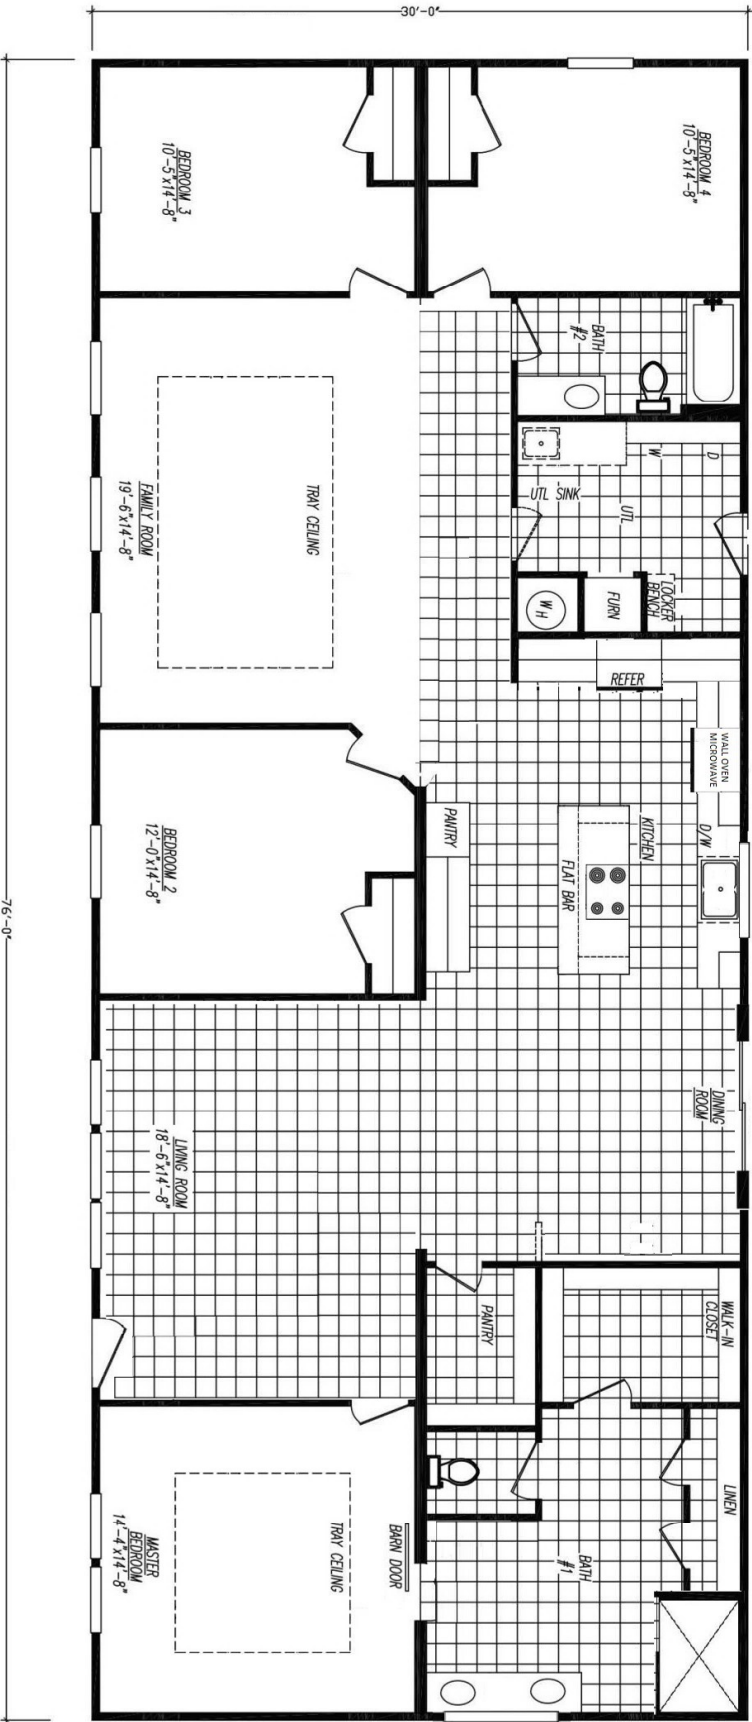

**Mojave Series**  
**Model 0764C**  
 4 Bedrooms - 2 Baths - 2,280 Floor Size Sq. Ft.

**ISEMAN**  
**HOMES**  
 YOUR HOME SOLUTION.