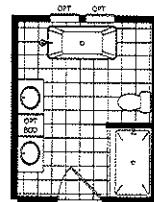

*Signature*  
HS 643A

3 BED-2 BATH  
1707 SQ. FT.

Shown with Optional Exterior

\*ALT UK3 KITCHEN (28w)

\*ALT KITCHEN (28w)

Shown as 28'. Also available as 32' wide home.

ALT. M. BATH #3

\*OPT MOD STAIRWELL

ALT. M. BATH #1

ALT. M. BATH #2