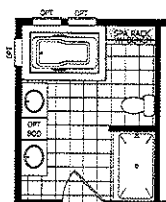

*Signature*  
HS 643A

3 BED-2 BATH  
1707 SQ. FT.

Shown with Optional Exterior

\*ALT UK3 KITCHEN (28w)

\*ALT KITCHEN (28w)

Shown as 28'. Also available as 32' wide home.

ALT. M. BATH #3

\*OPT MOD STAIRWELL

ALT. M. BATH #1

ALT. M. BATH #2