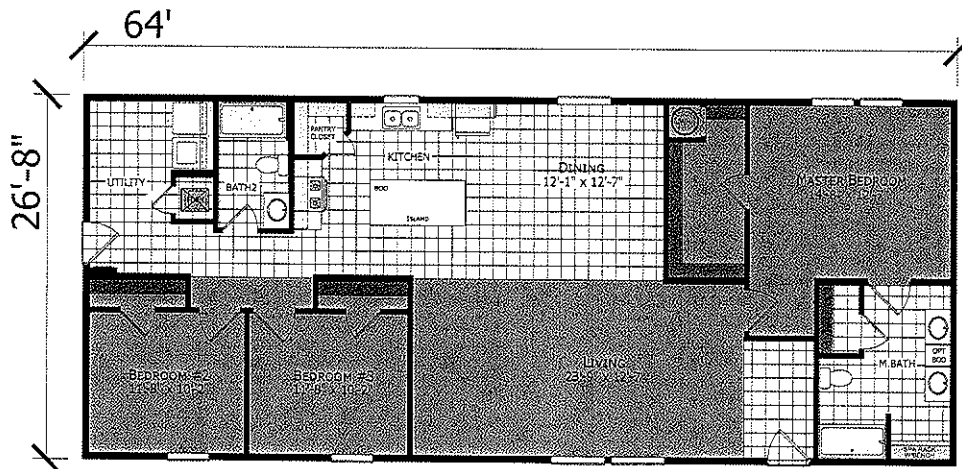

*Signature*  
HS 643A

3 BED-2 BATH  
1707 SQ. FT.

Shown with Optional Exterior

\*ALT UK3 KITCHEN (28w)

\*ALT KITCHEN (28w)

Shown as 28'. Also available as 32' wide home.

ALT. M. BATH #3

\*OPT MOD STAIRWELL

ALT. M. BATH #1

ALT. M. BATH #2