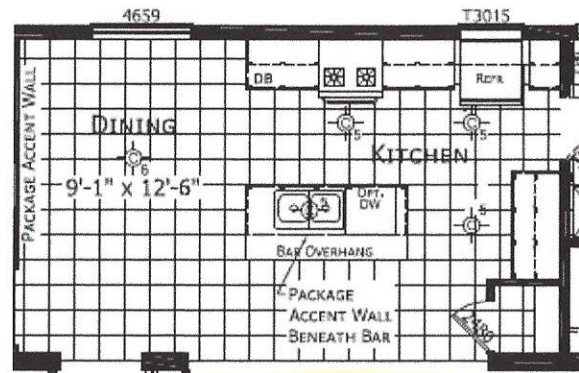

## MODEL DW-4483B

3 BEDROOM, 2 BATH  
 ACTUAL SIZE: 26'8" X 48'  
 TOTAL AREA: 1,280 SQ. FT.

IDAHO

ALTERNATE KITCHEN

Due to continuous product development and improvement, prices, specifications and materials are subject to change without notice or obligation. Square footage and other dimensions are approximate. Images such as rendering, photos and floor plans may be shown with optional features and/or third-party additions that may not be available in all regions.