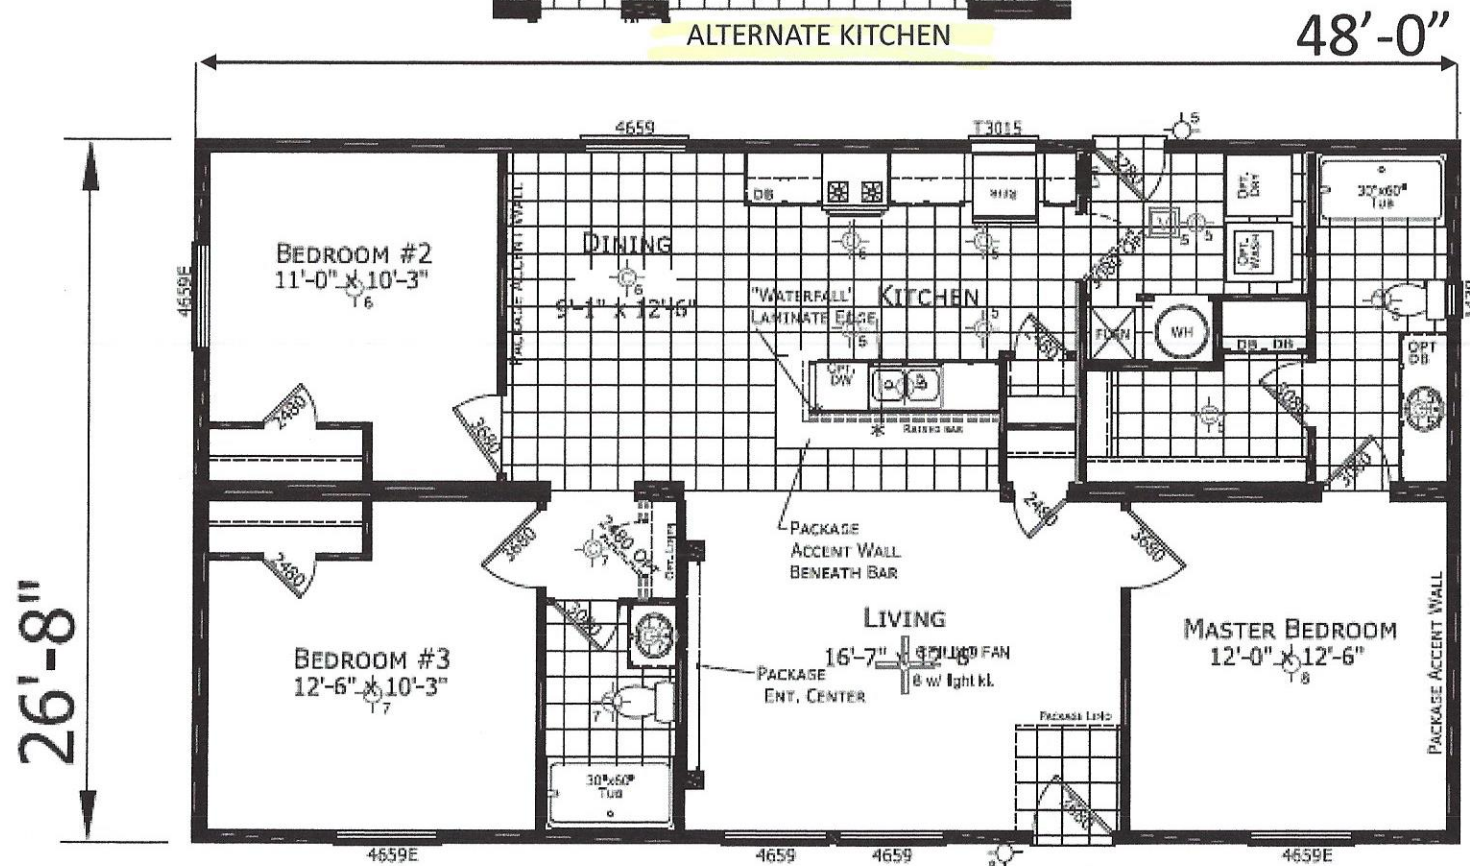

## MODEL DW-4483B

3 BEDROOM, 2 BATH  
 ACTUAL SIZE: 26'8" X 48'  
 TOTAL AREA: 1,280 SQ. FT.

IDAHO

ALTERNATE KITCHEN

Due to continuous product development and improvement, prices, specifications and materials are subject to change without notice or obligation. Square footage and other dimensions are approximate. Images such as rendering, photos and floor plans may be shown with optional features and/or third-party additions that may not be available in all regions.