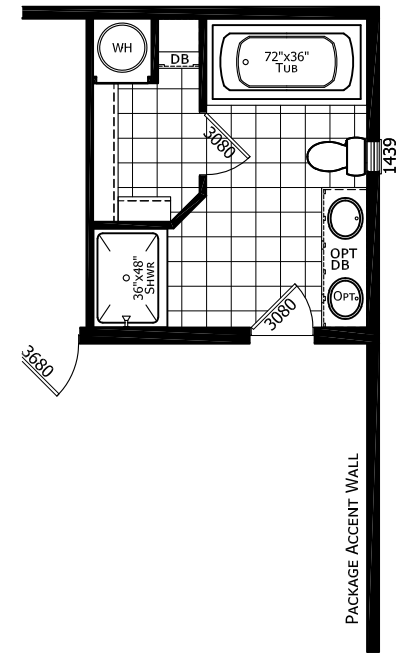

OPTIONAL GLAMOUR BATH

CHAMPION

MANUFACTURED BEAUTIFULLY™

1425 SUNNYSIDE RD. WEISER, ID 83672

MODIFICATIONS

PROJECT: 17-DW4563B
56' x 26'8" 3 BD 2 BTH

DRAWN BY:
DATE: 05-20-19
SCALE: 3/16" = 1'-0"

TITLE: LITERATURE PLAN

FILENAME: DW4563B

SHEET: L-101