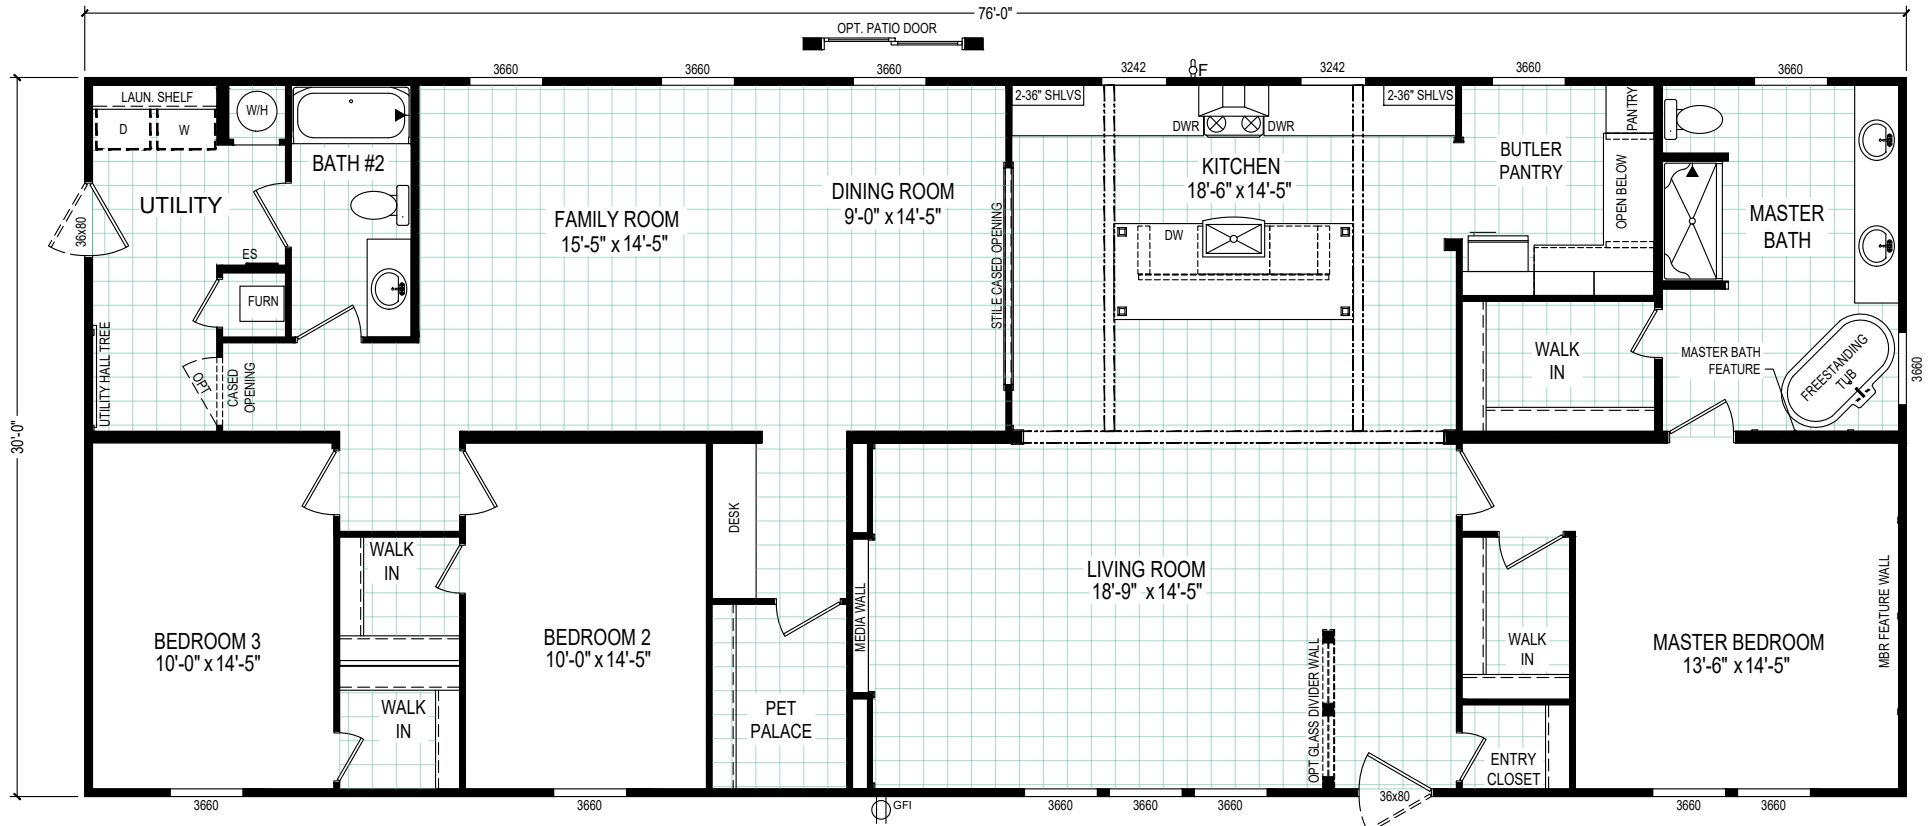

The Loft

Model 7630-553

2280 Square Feet - 3 Bed / 2 Bath

OPT 2-SIDED GRIDDED
GLASS ENCLOSURE
W/SHOWER PAN

CLAYTON WAKARUSA
Div. of CMH Manufacturing West Inc.
66700 STATE ROAD 19 P.O. BOX 406
WAKARUSA, INDIANA 46573

THE LOFT FLOOR PLAN

REVISION BOX

DRAWN BY: DCS
DATE: 10/24/2019
2020 MODEL
553