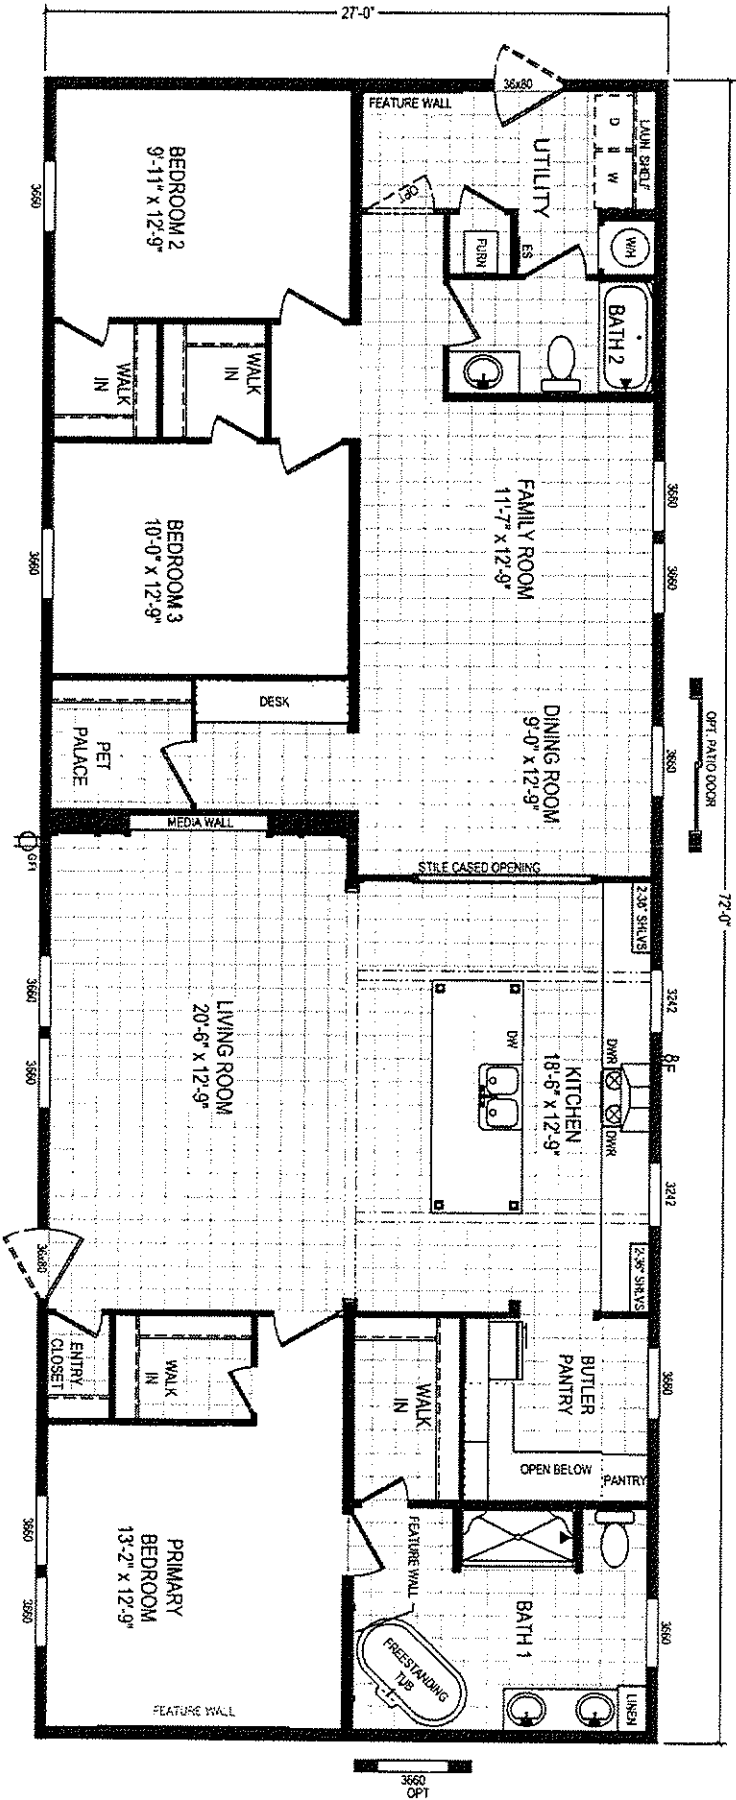

American Made Collection

Model: 6-7228-557

1944 Square Feet - 3 Bed / 2 Bath

OPT 2 SIDED GRILLO
GLASS ENCLOSURE
W/SHOWER PAN

3660
OPT

CLAYTON WAKARUSA Div. of Clark Manufacturing West Inc. 68700 STATE ROAD 39 P.O. BOX 406 WAKARUSA, INDIANA 46513	AMERICAN MADE COLLECTION	DESIGNED BY MOK DATE: 12/17/2020 2027 MODEL
FLOOR PLAN		6-7228-557