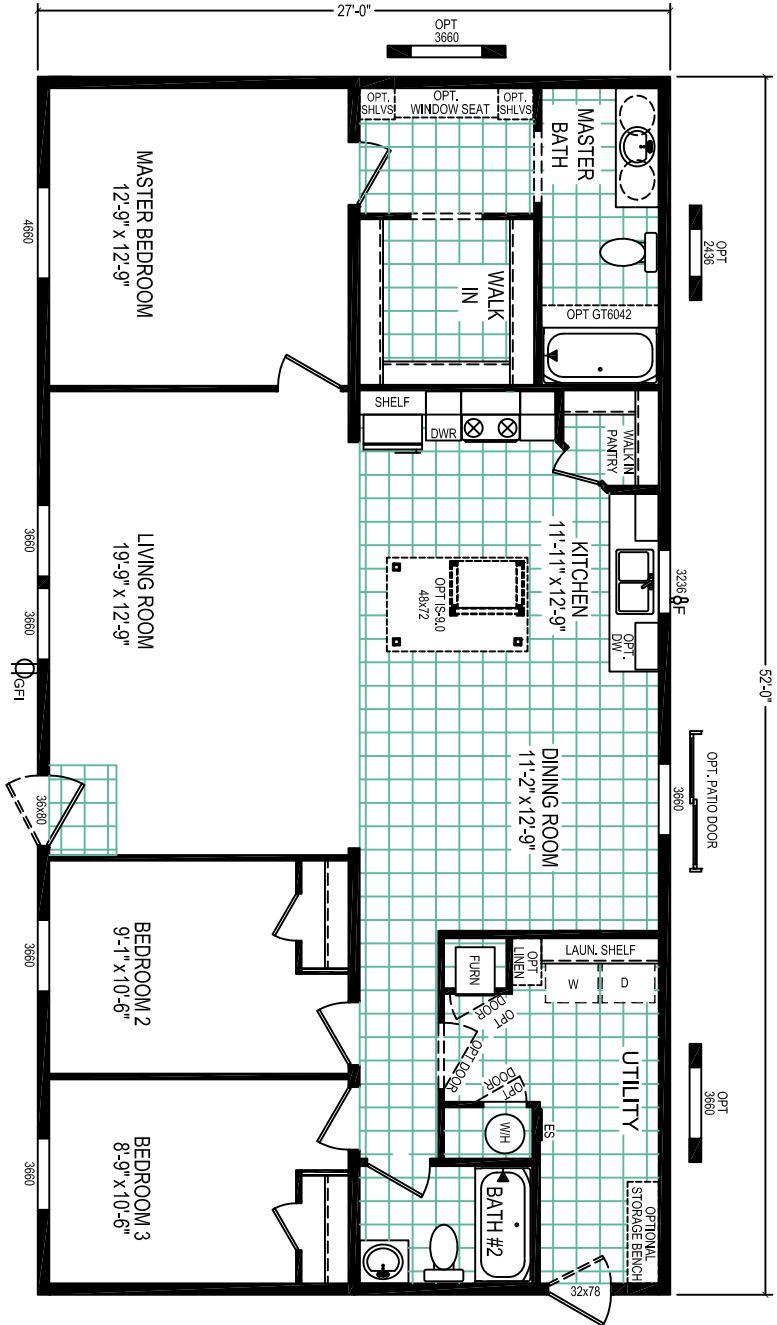

Pulse Collection  
 Model 5228-838  
 1404 Square Feet - 3 Bed / 2 Bath

CLAYTON WAKARUSA  
 Div. of CMH Manufacturing West Inc.  
 66700 STATE ROAD 19 P.O. BOX 406  
 WAKARUSA, INDIANA 46573

PULSE PRODUCT  
 LITERATURE FLOOR PLAN

14535051.BOX

PREVIEW BY ANDR  
 DATE: 4/11/2016