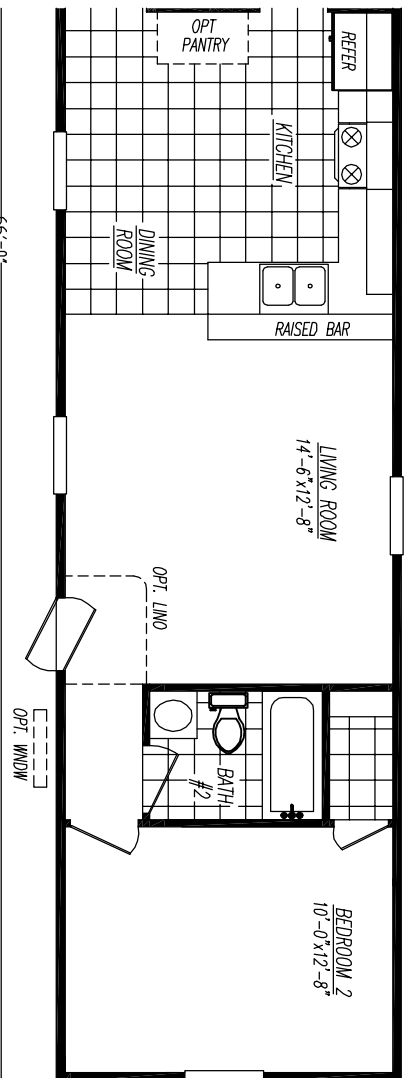

Mojave Series Model 2663G
3 Bedrooms - 2 Baths - 880 Floor Size Sq. Ft.

OPT. REVERSE AISLE

OPT. TWO BEDROOM

Adventure Homes reserves the right to change colors, specifications, models, dimensions, and materials without notice. Rendering and diagrams are meant to be representative and, in keeping with Adventure's policy of constant updating and improvement, may vary from the actual home. All dimensions are nominal and approximate. Square footage is measured from exterior wall to exterior wall, and is an approximate figure. Length indicated on floorplans is floor length only. The length of the hitch is not included (add 4' foot for hitch to calculate transportable length). Ask your retailer for specifics. PRICE AND SPECIFICATIONS SUBJECT TO CHANGE WITHOUT NOTICE OR OBLIGATION.