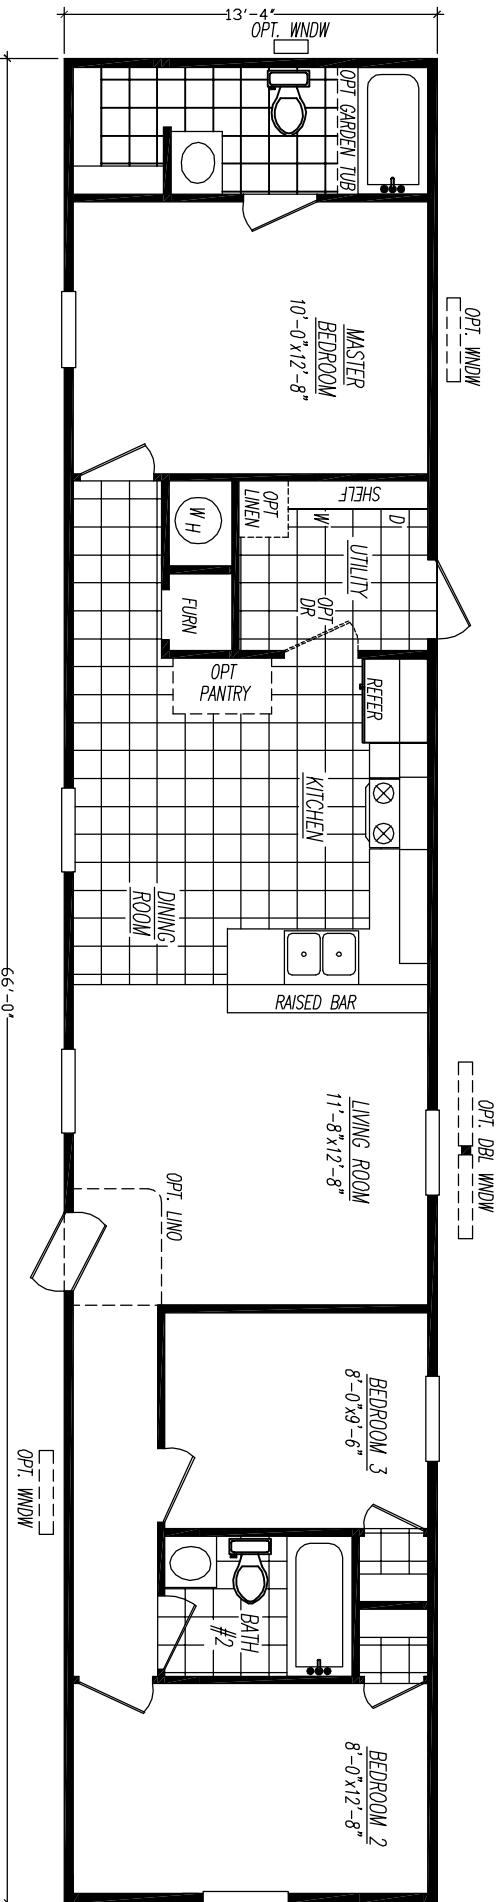

Mojave Series Model 2663G
3 Bedrooms - 2 Baths - 880 Floor Size Sq. Ft.

OPT. REVERSE AISLE

OPT. TWO BEDROOM

Adventure Homes reserves the right to change colors, specifications, models, dimensions, and materials without notice. Rendering and diagrams are meant to be representative and, in keeping with Adventure's policy of constant updating and improvement, may vary from the actual home. All dimensions are nominal and approximate. Square footage is measured from exterior wall to exterior wall, and is an approximate figure. Length indicated on floorplans is floor length only. The length of the hitch is not included (add 4' foot for hitch to calculate transportable length). Ask your retailer for specifics. PRICE AND SPECIFICATIONS SUBJECT TO CHANGE WITHOUT NOTICE OR OBLIGATION.