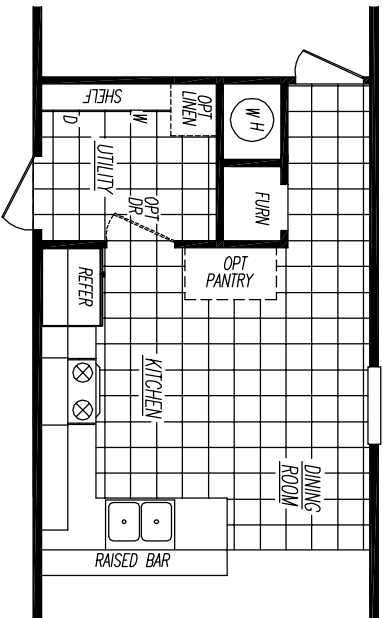

Mojave Series Model 2663G
3 Bedrooms - 2 Baths - 880 Floor Size Sq. Ft.

OPT. REVERSE AISLE

OPT. TWO BEDROOM

Adventure Homes reserves the right to change colors, specifications, models, dimensions, and materials without notice. Rendering and diagrams are meant to be representative and, in keeping with Adventure's policy of constant updating and improvement, may vary from the actual home. All dimensions are nominal and approximate. Square footage is measured from exterior wall to exterior wall, and is an approximate figure. Length indicated on floorplans is floor length only. The length of the hitch is not included (add 4' foot for hitch to calculate transportable length). Ask your retailer for specifics. PRICE AND SPECIFICATIONS SUBJECT TO CHANGE WITHOUT NOTICE OR OBLIGATION.