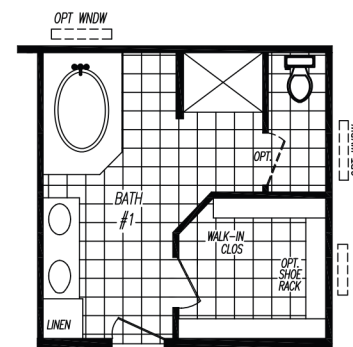

OPT. GLAMOUR BATH