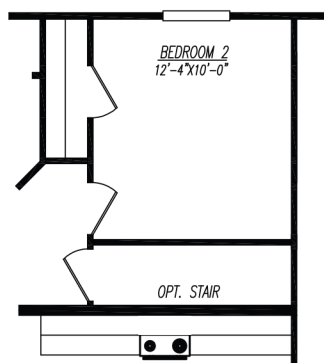

Mojave Series Model 0643FF
3 Bedrooms - 2 Baths - 1,920 Sq. Ft.

OPT. BASEMENT ENTRY