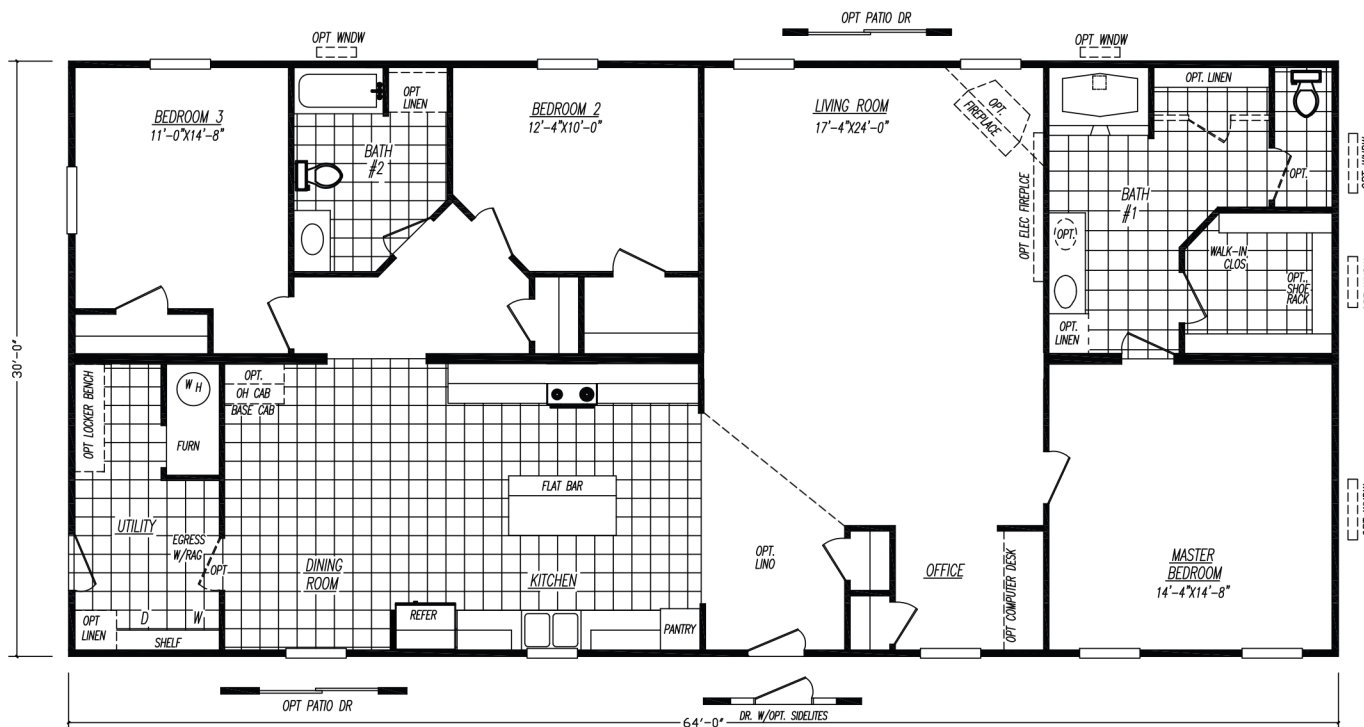

Mojave Series Model 0643FF
3 Bedrooms - 2 Baths - 1,920 Sq. Ft.

OPT. BASEMENT ENTRY