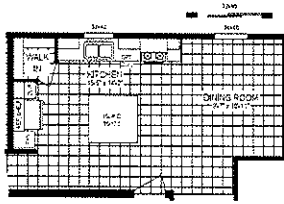

1,920 sq. ft. (64x30) | 3 Bed, 2½ Bath MODEL 6430-9062

BASEMENT STAIRWELL OPTION:

DELUXE BATH OPTION:

7' CERAMIC SHOWER W/ FREE-POURING TUB:

HIGHLAND PARK BATH #2 VARIETY OPTION:

HIGHLAND PARK BATH #1 VARIETY: