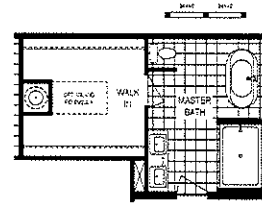

1,920 sq. ft. (64x30) | 3 Bed, 2½ Bath MODEL 6430-9062

BASEMENT STAIRWELL OPTION:

DELUXE BATH OPTION:

7' CERAMIC SHOWER W/ FREE-POURING TUB:

HIGHLAND PARK BATH #2 VARIETY OPTION:

HIGHLAND PARK BATH #1 VARIETY: