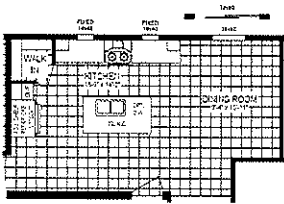

HIGHLAND PARK BATH #2 VARIETY OPTION:

QUARTZ COUNTERTOP #2 KITCHEN OPTION: