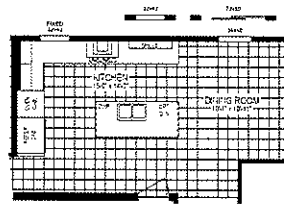

HIGHLAND PARK BATH #2 VARIETY OPTION:

HIGHLAND PARK BATH #1 VARIETY:

HIGHLAND PARK KITCHEN OPTION: