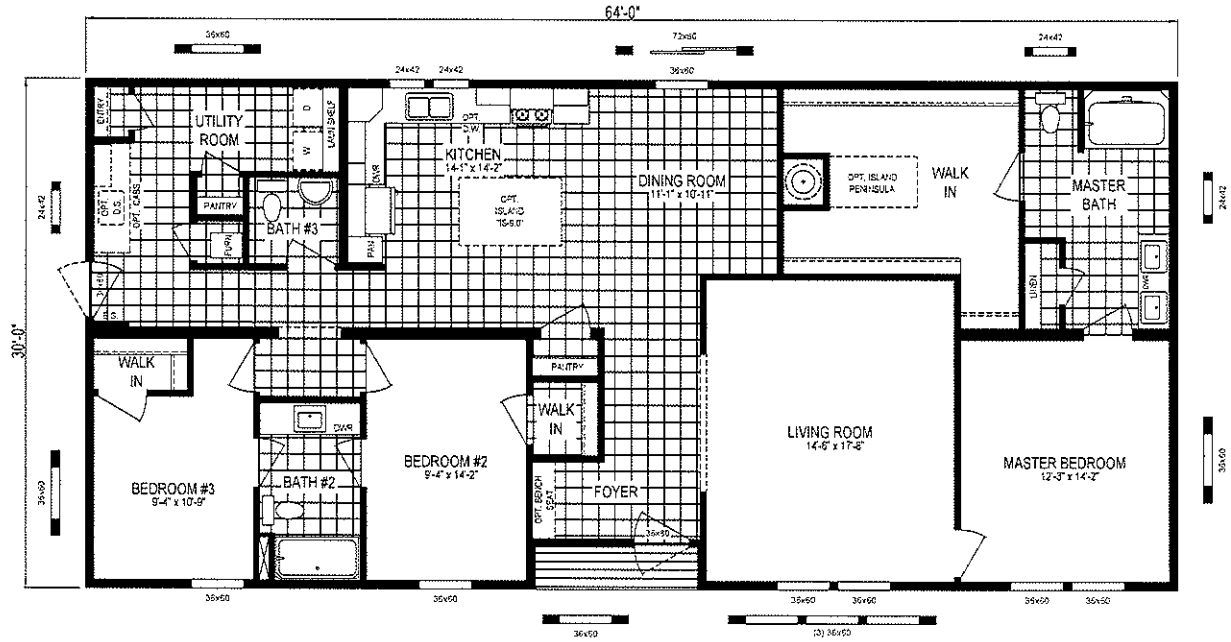

1,920 sq. ft. (64x30) | 3 Bed, 2½ Bath MODEL 6430-9062

BASEMENT STAIRWELL OPTION:

DELUXE BATH OPTION:

7' CERAMIC SHOWER W/ FREE-POURING TUB:

HIGHLAND PARK BATH #2 VARIETY OPTION:

HIGHLAND PARK BATH #1 VARIETY:

QUARTZ COUNTERTOP #1 KITCHEN OPTION:

QUARTZ COUNTERTOP #2 KITCHEN OPTION:

HIGHLAND PARK KITCHEN OPTION: