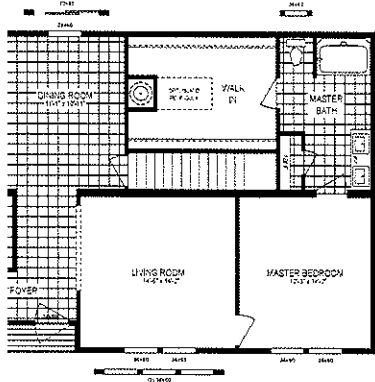

1,920 sq. ft. (64x30) | 3 Bed, 2½ Bath MODEL 6430-9062

BASEMENT STAIRWELL OPTION:

DELUXE BATH OPTION:

7' CERAMIC SHOWER W/ FREE-POURING TUB:

HIGHLAND PARK BATH #2 VARIETY OPTION:

HIGHLAND PARK BATH #1 VARIETY: