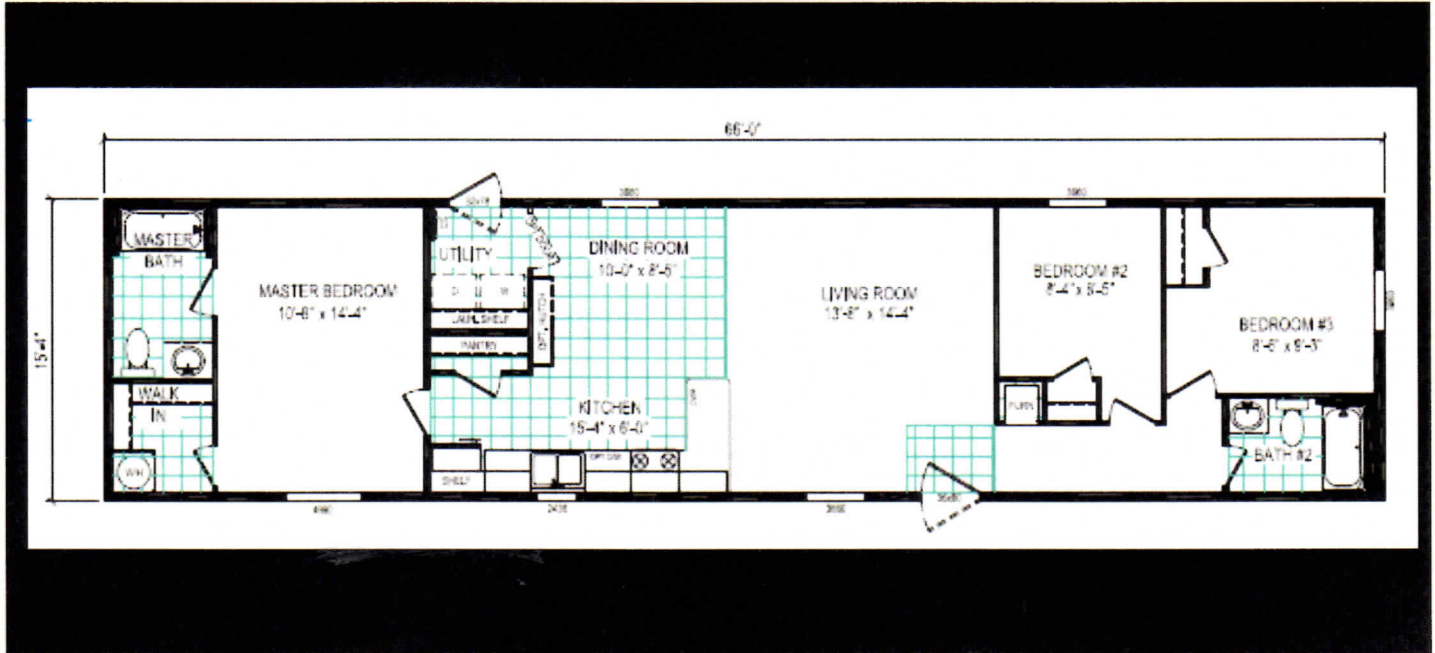

PULSE COLLECTION

MODEL 6616-711

1,012 SQ.FT. / 3 BEDROOM 2 BATH

ISEMAN HOMES

FEATURES

- 30 Year 3-Tab Shingles
- 30" Overhead Cabinets
- Brushed Nickel Cabinet Doors & Drawer Pulls
- 4" Formica Backsplash T/O
- 2" Vinyl Mini-Blinds T/O
- White Vinyl Thermal Pane Windows
- 15" Raised Panel Shutters
- 2"x6" Exterior Walls
- 36" Steel Front Door with Storm and Deadbolt
- 8' Flat Ceiling Through Out
- White 2-Panel Arched Interior Doors
- Total Electric
- 30 Gallon Water Heater
- Fiberglass Tubs - Both Baths