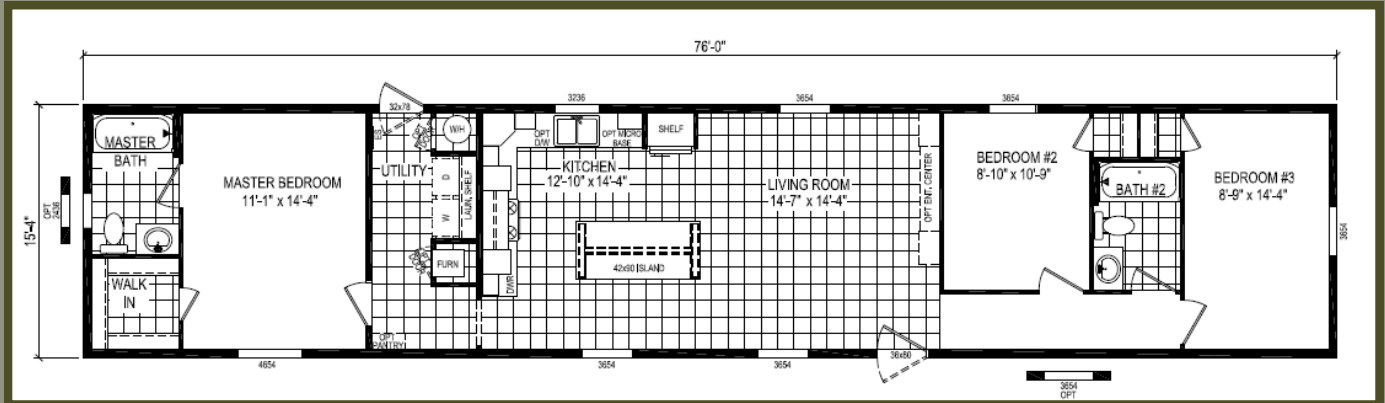

FUSION COLLECTION

MODEL 7616-683

1,165 SQ.FT. / 3 BEDROOM 2 BATH

FEATURES

- Custom "H" Style Kitchen
- Designer Stone Backsplash at Range
- Custom Island with Crescent Edge
- 36" Bath Vanity Height
- White Vinyl Thermal Pane Windows
- 15" Raised Panel Shutters
- 2"x6" Exterior Walls
- 36" Steel Front & Rear Doors with Storms
- Vinyl Patio Door
- Iseman Homes Western Package with Upgraded Insulation
- 8' Flat Ceiling Through Out
- 42" Overhead Kitchen Cabinets w/Cubbies
- Raised Panel Cabinet Doors
- Wood Grain Cornice with Drapes - Main Living Areas
- White 2-Panel Arched Interior Doors
- Total Electric
- 30 Gallon Water Heater
- Fiberglass Tubs - Both Baths