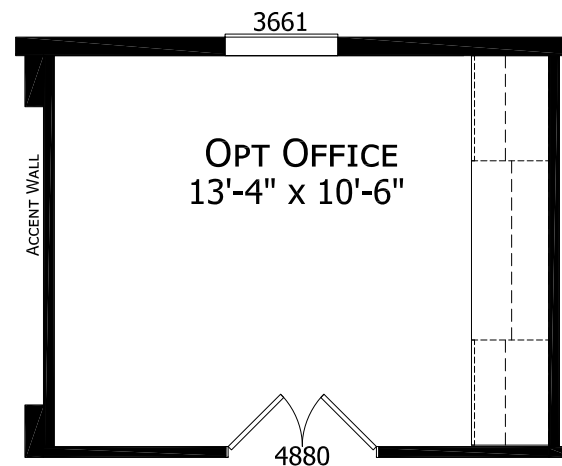

64'

7280
PATIO DOOR

30'-4"

OPT. M.BATH

CTN-45
3 BEDROOM / 2 BATH
MEL 9/21/2018