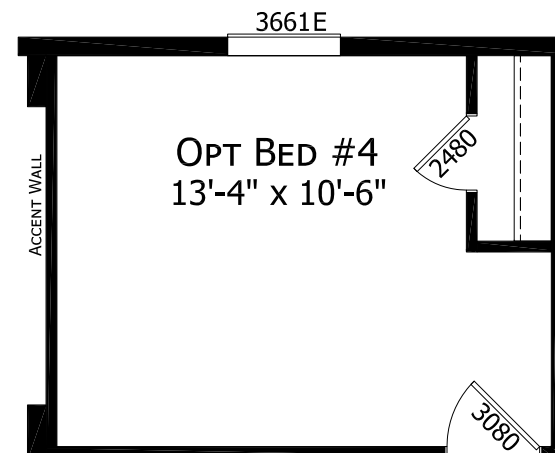

64'

7280
PATIO DOOR

30'-4"

OPT. M.BATH

CTN-45
3 BEDROOM / 2 BATH
MEL 9/21/2018