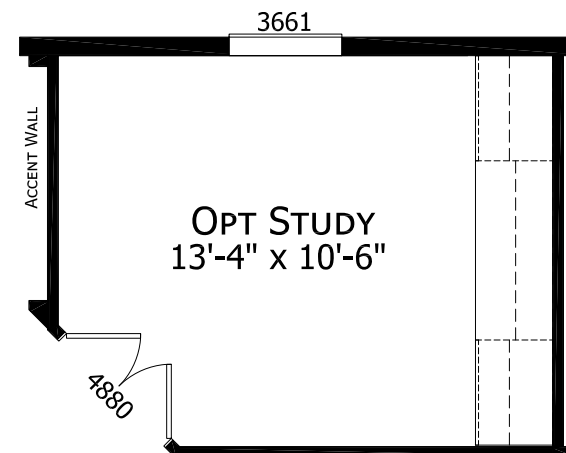

64'

7280
PATIO DOOR

30'-4"

OPT. M.BATH

CTN-45
3 BEDROOM / 2 BATH
MEL 9/21/2018