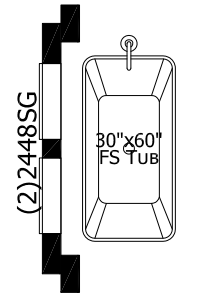

64'

7280
PATIO DOOR

30'-4"

OPT. M.BATH

CTN-45
3 BEDROOM / 2 BATH
MEL 9/21/2018