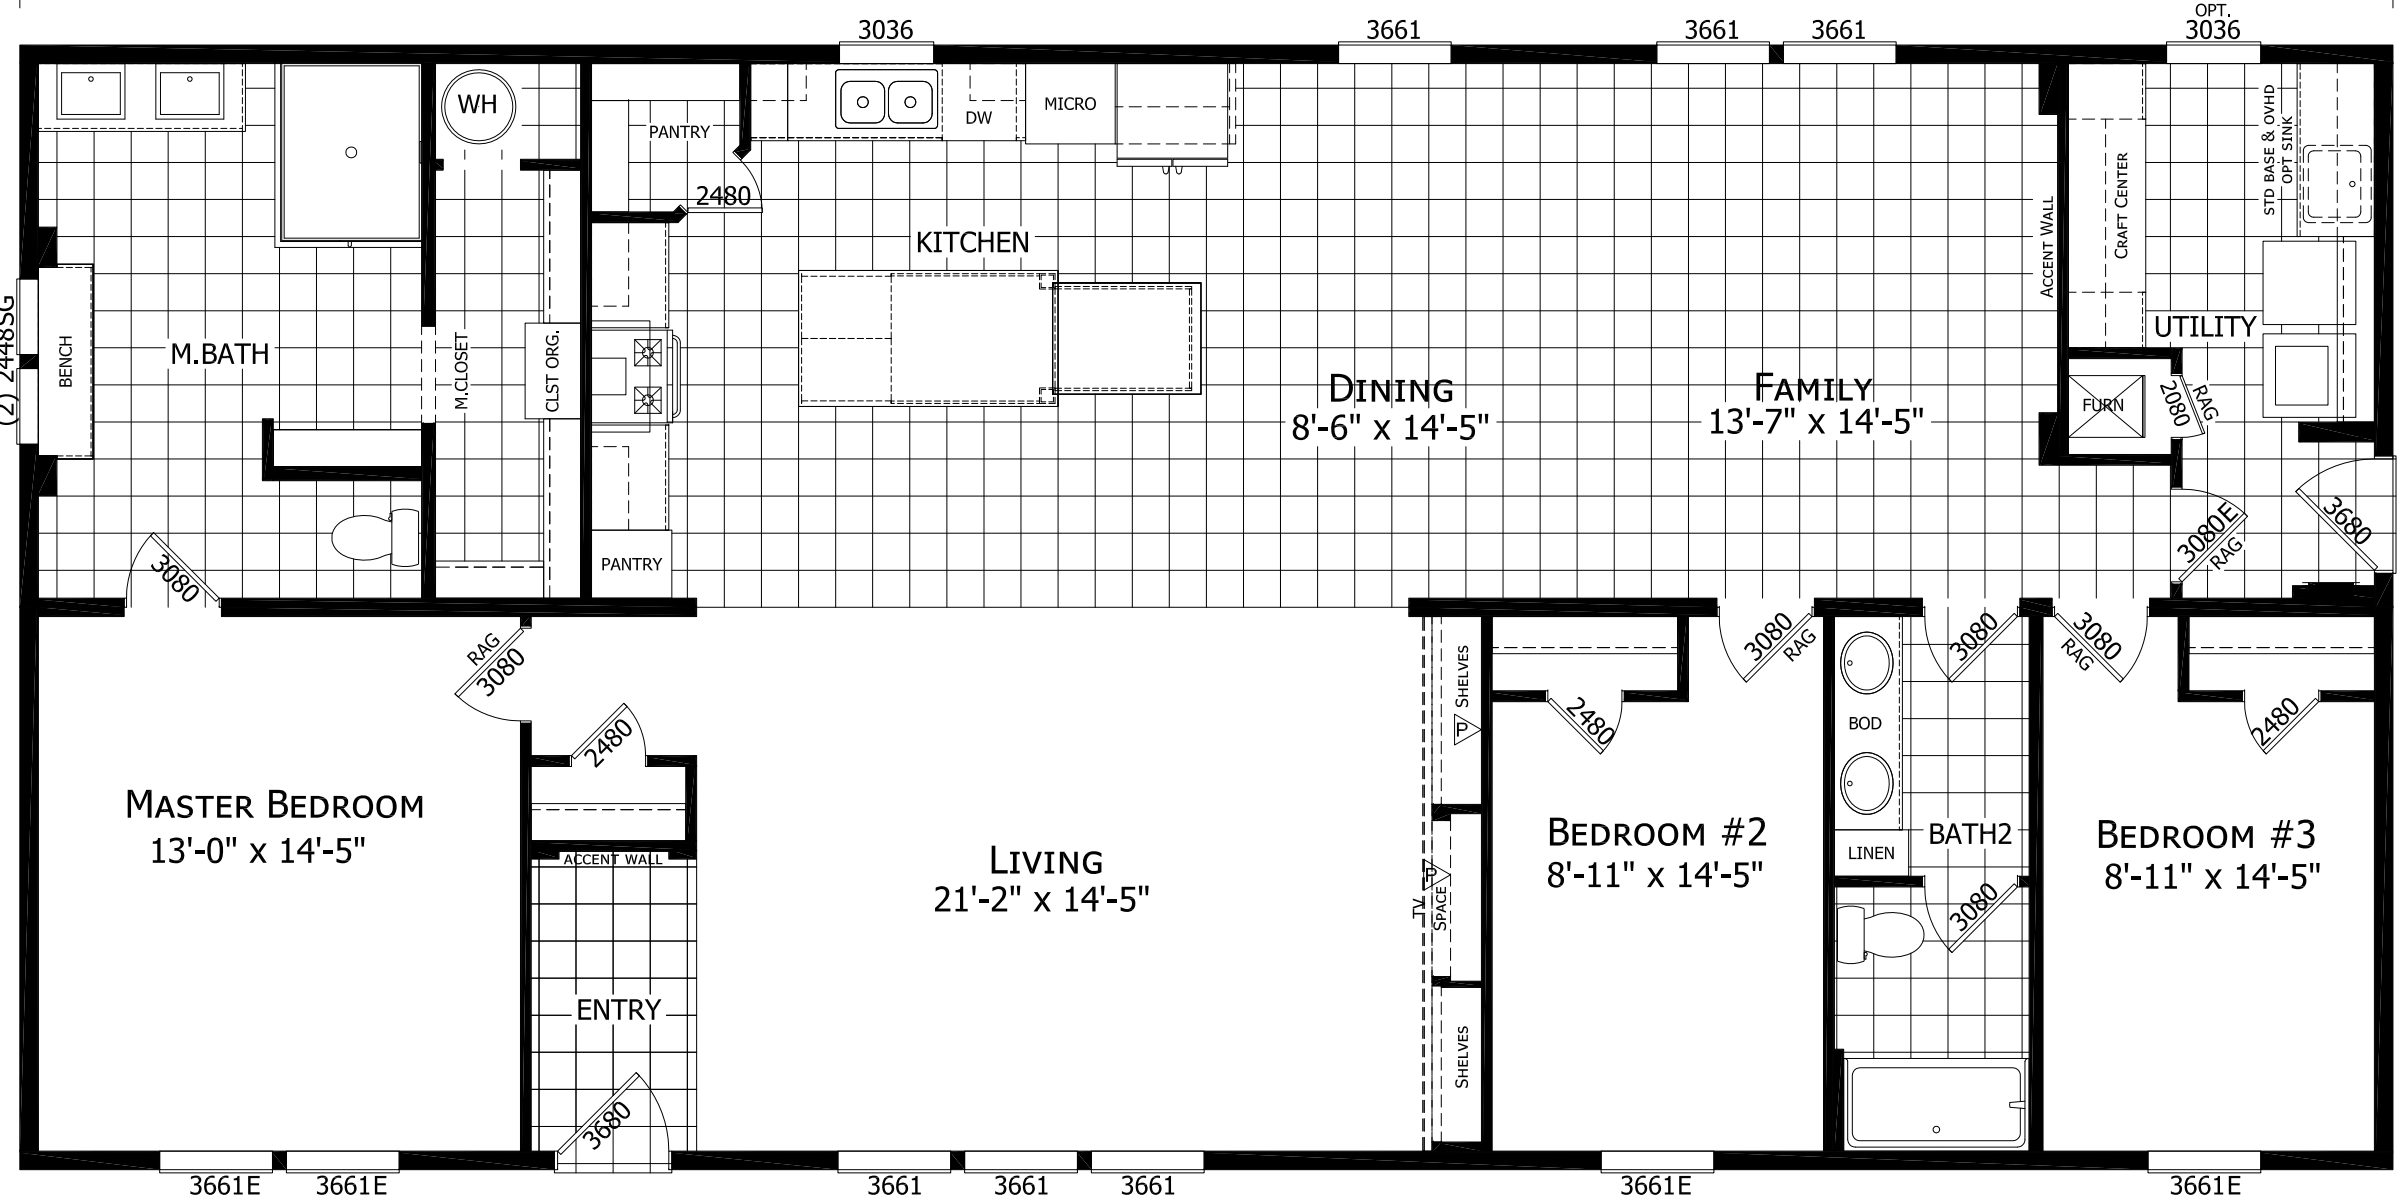

64'

7280
PATIO DOOR

30'-4"

OPT. M.BATH

CTN-45
3 BEDROOM / 2 BATH
MEL 9/21/2018