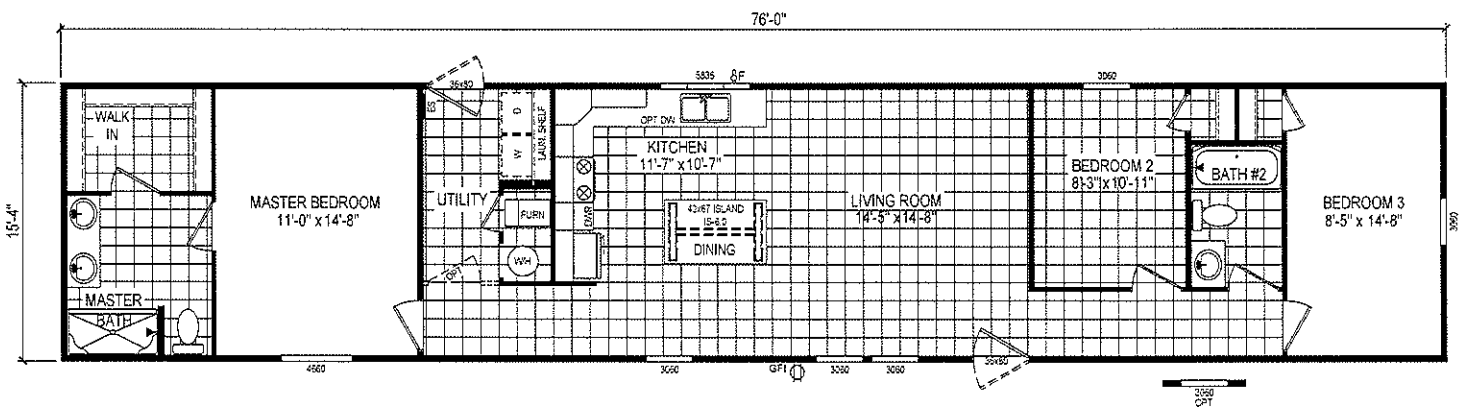

MODEL NUMBER:

7616-768

76 x 16 | 1165 Sq. Ft. 3 Bed | 2 Bath

REVERSE AISLE OPTION