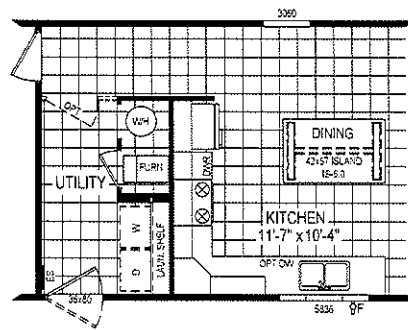

MODEL NUMBER:

7616-768

76 x 16 | 1165 Sq. Ft. 3 Bed | 2 Bath

REVERSE AISLE OPTION